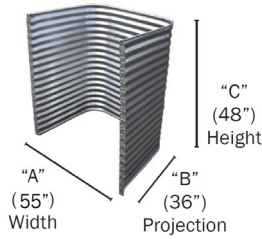

# Casement Style Egress

Affordable basement egress systems.  
More sizes and finishes, offer more choices...

Example: MFG ID - EC4236-48

	EC	42	36	-	48
Economy Casement	"A"	"B"			"C"

Mill Finish

White Finish

STONEWALL™

MILL FINISH	12"	18"	24"	36"	48"	60"	72"	SAFE-TVIEW™ COVER
EC4236	EC4236-12	EC4236-18	EC4236-24	EC4236-36	EC4236-48	EC4236-60	EC4236-72	SV4236
EC5036	EC5036-12	EC5036-18	EC5036-24	EC5036-36	EC5036-48	EC5036-60	EC5036-72	SV5036
EC5536	EC5536-12	EC5536-18	EC5536-24	EC5536-36	EC5536-48	EC5536-60	EC5536-72	SV5536
EC6036	EC6036-12	EC6036-18	EC6036-24	EC6036-36	EC6036-48	EC6036-60	EC6036-72	SV6036
EC6736	EC6736-12	EC6736-18	EC6736-24	EC6736-36	EC6736-48	EC6736-60	EC6736-72 <sup>1</sup>	SV6736
EC7536	EC7536-12	EC7536-18	EC7536-24	EC7536-36	EC7536-48	EC7536-60 <sup>1</sup>	EC7536-72 <sup>1</sup>	SV7536
<b>EGRESS LADDERS</b>					LS-3 or CS-3	LS-4 or CS-4	LS-5 or CS-5	

WHITE FINISH	12"	18"	24"	36"	48"	60"	72"	SAFE-TVIEW™ COVER
ECW4236	ECW4236-12	ECW4236-18	ECW4236-24	ECW4236-36	ECW4236-48	ECW4236-60	ECW4236-72	SV4236
ECW5036	ECW5036-12	ECW5036-18	ECW5036-24	ECW5036-36	ECW5036-48	ECW5036-60	ECW5036-72	SV5036
ECW5536	ECW5536-12	ECW5536-18	ECW5536-24	ECW5536-36	ECW5536-48	ECW5536-60	ECW5536-72	SV5536
ECW6036	ECW6036-12	ECW6036-18	ECW6036-24	ECW6036-36	ECW6036-48	ECW6036-60	ECW6036-72	SV6036
ECW6736	ECW6736-12	ECW6736-18	ECW6736-24	ECW6736-36	ECW6736-48	ECW6736-60	ECW6736-72 <sup>1</sup>	SV6736
ECW7536	ECW7536-12	ECW7536-18	ECW7536-24	ECW7536-36	ECW7536-48	ECW7536-60 <sup>1</sup>	ECW7536-72 <sup>1</sup>	SV7536
<b>EGRESS LADDERS</b>					LS-3 or CS-3	LS-4 or CS-4	LS-5 or CS-5	